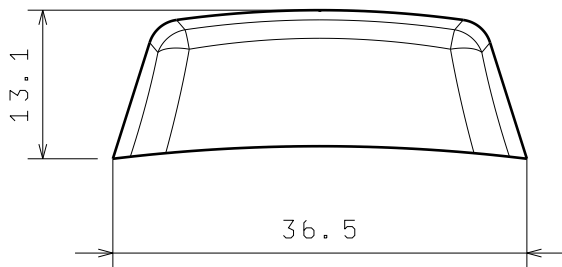

D

C

B

A

DESIGNED BY: ZPHU W. B.			
DATE: 2020-02-08			
CHECKED BY: ZPHU W. B.			
DATE: 2020-02-08			
SIZE A4		ZPHU WOJCIECH BARAŃSKI	
SCALE 3: 2	WEIGHT (kg) 0, 00	DRAWING NUMBER ZATYCZKA BEZ LOGO WZÓR 2	SHEET 1/1