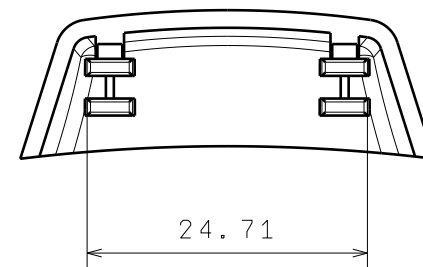

D

C

B

A

DESIGNED BY: ZPHU W. B.			
DATE: 2020-02-08			
CHECKED BY: ZPHU W. B.			
DATE: 2020-02-08			
SIZE A4		ZPHU WOJCIECH BARAŃSKI	
SCALE 3: 2	WEIGHT (kg) 0, 00	DRAWING NUMBER ZATYCZKA BEZ LOGO WZÓR 2	SHEET 1/1