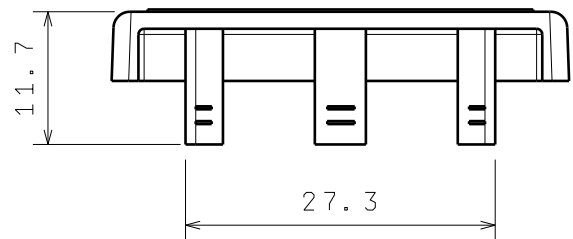

D

C

B

A

DESIGNED BY: ZPHU W. B.			
DATE: 2020-02-08			
CHECKED BY: ZPHU W. B.			
DATE: 2020-02-08			
SIZE A4		ZPHU WOJCIECH BARAŃSKI	
SCALE 3:2	WEIGHT (kg) 0,00	DRAWING NUMBER ZATYCZKA BEZ LOGO WZÓR 1	SHEET 1/1