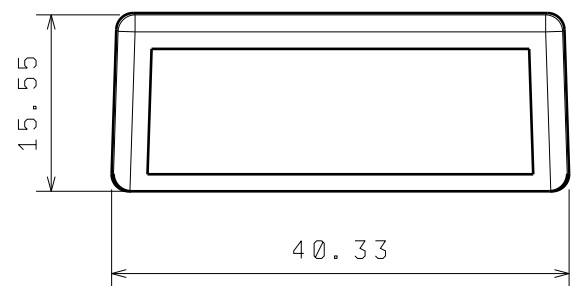

D

C

B

A

DESIGNED BY: ZPHU W. B.			
DATE: 2020-02-08			
CHECKED BY: ZPHU W. B.			
DATE: 2020-02-08			
SIZE A4		ZPHU WOJCIECH BARAŃSKI	
SCALE 3:2	WEIGHT (kg) 0,00	DRAWING NUMBER ZATYCZKA BEZ LOGO WZÓR 1	SHEET 1/1